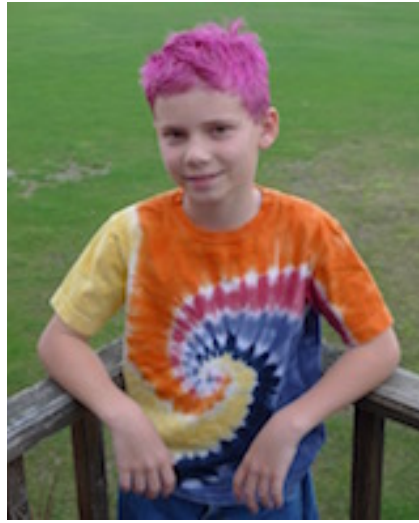

Originals

Black/White

Sepia

Weighted
Grayscale

Mirror

Four Up